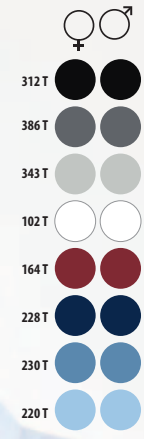

POLYCOTTON POPLIN

SHIRTS & SWEATERS

SOL'S BRISTOL 16050

POLYCOTTON POPLIN -
65% polyester - 35% cotton
Weight: 105 gsm colour,
95 gsm white

3 colours

	S	M	L	XL	XXL	3XL	4XL
A/B	77/56	78/60	79/64	80/68	81/72	82/76	83/80

	S	M	L	XL	XXL	3XL	4XL
cm	37-38	39-40	41-42	43-44	45-46	47-48	49-50

	5,6 KG
1	57 X 37 X 30 CM

SOL'S ESCAPE 16070

POLYCOTTON POPLIN -
65% polyester - 35% cotton
Weight: 105 gsm colour,
95 gsm white

8 colours

	XS	S	M	L	XL	XXL	3XL
A/B	62,5/46	64/49	65,5/52	67/55	68,5/58	70/61	71,5/64

	4,1 KG
1	55 X 36 X 17 CM

SOL'S BRISTOL FIT 02923

POLYCOTTON POPLIN -
65% polyester - 35% cotton
Weight: 105 gsm colour,
95 gsm white

8 colours

	S	M	L	XL	XXL	3XL
A/B	77,5/52	78/54	78,5/56	79/58	79,5/60	80/62

	S	M	L	XL	XXL	3XL
cm	37-38	39-40	41-42	43-44	45-46	47-48

	5,6 KG
1	57 X 37 X 30 CM

SOLO Group COLOUR REFERENCES

102 White   164 Medium burgundy   220 Sky blue   228 Dark blue   230 Mid blue   312 Black   343 Pearl grey   386 Titanium grey