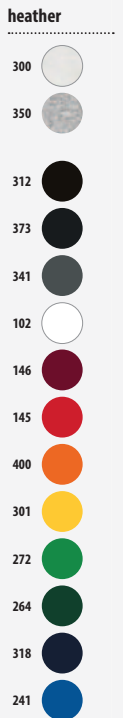

*Size available on some colours.

10,8 KG
58 X 38 X 42 CM

SOLO Group COLOUR REFERENCES

102 White	264 Bottle green	306 Neon yellow	342 Pure grey	400 Orange
115 Sand	269 Army	312 Black	350 Grey melange (2)	404 Neon orange
145 Red	272 Kelly green	318 Navy	360 Grey melange (3)	712 Dark purple
146 Burgundy	280 Apple green	319 French navy	373 Deep charcoal grey	
200 Sky blue	300 Ash (1)	321 Aqua	384 Dark grey	
241 Royal blue	301 Gold	341 Flannel grey	398 Chocolate	