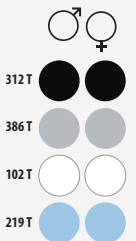

SOLO Group COLOUR REFERENCES

- 102 White
- 220 Sky blue
- 240 Light blue
- 343 Pearl grey
- 600 Denim brut
- 219 Bright sky
- 228 Dark blue
- 312 Black
- 386 Titanium grey