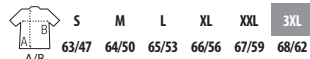

NEOBLU NELSON

Men 03194

FRENCH TERRY 400 - 85% combed
cotton - 15% polyester

♀ 3 colours