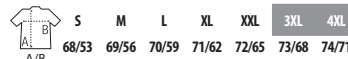

NEOBLU NICHOLAS

Women 03197

FRENCH TERRY 400 - 85% combed
cotton - 15% polyester

♂ 5 colours