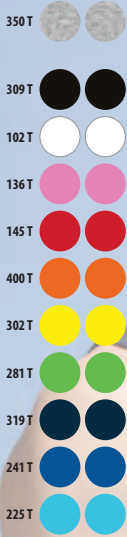

heather

RACER BACK

SOL'S JUSTIN
11465
SOL'S JUSTIN
Women 01826

JERSEY 150 - 100% semi-combed Ringspun cotton

♂ 11 colours

	S	M	L	XL	XXL	3XL*	4XL*	5XL*
A/B	66/44	68/47	70/50	71,5/53	73/56	74,5/59	76/62	77,5/65

*Size available on some colours.

♀ 11 colours

	XS	S	M	L	XL	XXL
A/B	62/39	64/41	66/43	68/45	69/47	70/49

STRAIGHT BACK

SOL'S JANE
11475

JERSEY 150 - 100% semi-combed Ringspun cotton

9 colours

	S	M	L	XL
A/B	66/37	68/40	70/43	72/46

SOL'S MOKA
00579

SHEER JERSEY 115
100% combed Ringspun cotton

8 colours

	XS	S	M	L	XL
A/B	69/39	70/41	71/43	72/45	73/47