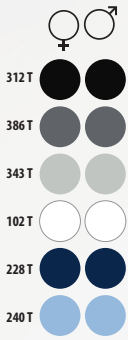

1 20 6,1 KG
57 X 37 X 30 CM

SOL'S BLAKE
Women 01427

FITTED
cut

SOL'S BLAKE
Men 01426

SLIM
fit

POPLIN STRETCH -
97% cotton - 3% elastane
Weight: 120 gsm

6 colours

	XS	S	M	L	XL	XXL
A/B	67/41	68/44	69/47	70/50	71.5/53	73/56