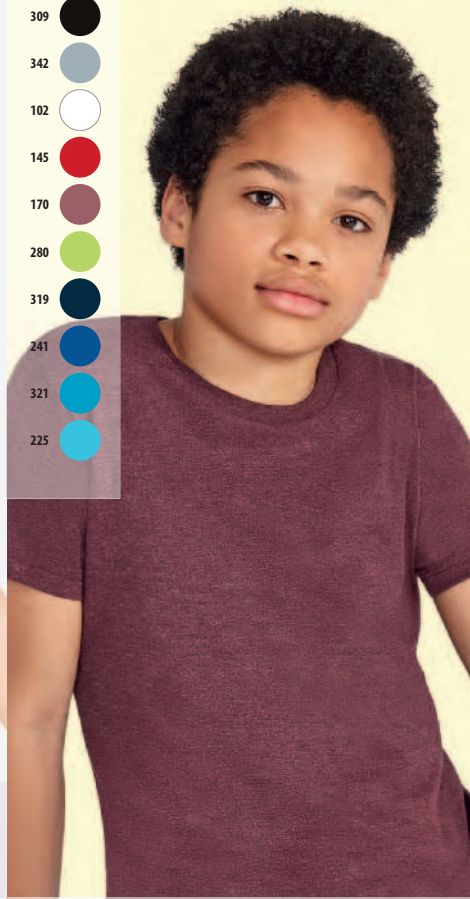

7 KG
47 X 32 X 31 CM

BEST SELLER!
23 COLOURS

DTG FRIENDLY

SOL'S REGENT
Kids 11970

JERSEY 150 - 100% semi-combed
Ringspun cotton

23 colours

	2 YEARS	4 YEARS	6 YEARS	8 YEARS	10 YEARS	12 YEARS
A/B	86/94 cm	96/104 cm	106/116 cm	118/128 cm	130/140 cm	142/152 cm
A/B	40/29	43/32	46/35	49/38	52/41	55/44