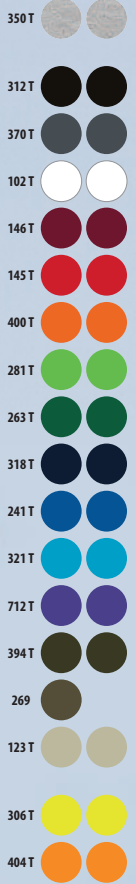

BEST SELLER!
18 COLOURS

heather

FLEECES & SOFTSHELLS

SOL'S NORTH
55000

SOL'S NORTH
Women 54500

FLEECE 300 - 100% polyester
high density - Anti-pilling -
Reinforcing tape on neck -
High lined collar

♂ 18 colours

XS	S	M	L	XL	XXL	3XL	4XL	5XL
68/56	70/58	72/60	74/63	76/66	78/69	80/72	82/75	84/78

12,9 KG
58 X 40 X 56 CM

♀ 17 colours

S	M	L	XL	XXL
62/48	64/51	66/54	68/57	70/60

10,8 KG
58 X 35 X 48 CM

SOLO Group COLOUR REFERENCES

102 White	146 Burgundy	269 Army	312 Black	350 Grey melange	400 Orange
123 Rope	241 Royal blue	281 Lime	318 Navy	370 Charcoal grey	404 Neon orange
145 Red	263 Fir green	306 Neon yellow	321 Aqua	394 Dark chocolate	712 Dark purple