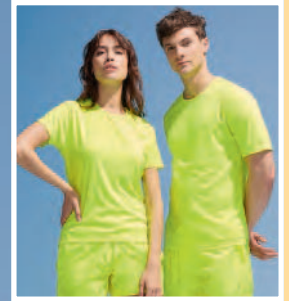

BEST DEAL

SOL'S SPRINT
02995

POLYESTER 130 - UNISEX
100% polyester piqué

6 colours

	XS	S	M	L	XL	XXL	3XL
A/B	70/45	71/48	72/51	73/54	74/57	75/60	76/63

10	100	8,7 KG	55 X 36 X 23 CM

- 312
- 102
- 145
- 280
- 319
- 241

BREATHABLE
18 COLOURS

T-SHIRTS

SOL'S SPORTY
Women 01159
SOL'S SPORTY
11939

MESH POLYESTER 140
100% breathable polyester -
Dry fit

♀ 16 colours

	XS	S	M	L	XL	XXL
A/B	60/41	62/44	64/47	66/50	68/53	70/56

10	50	5 KG	56 X 37 X 23 CM

♂ 18 colours

	XXS	XS	S	M	L	XL	XXL	3XL
A/B	66/44	68/47	70/50	72/53	74/56	76/59	78/62	80/65

10	50	8,7 KG	55 X 36 X 23 CM

- ♀ ♂
- 312 T
- 342 T
- 102 T
- 145 T
- 400
- 302
- 280 T
- 266 T
- 249 T
- 319 T
- 241 T
- 321 T
- 712 T
- 306 T
- 404 T
- 129 T
- 153 T
- 286 T

SOLO Group COLOUR REFERENCES

102 White	153 Neon coral	266 Forest green	302 Lemon	319 French navy	400 Orange
129 Neon pink 2	241 Royal blue	280 Apple green	306 Neon yellow	321 Aqua	404 Neon orange
145 Red	249 Petroleum blue	286 Neon green	312 Black	342 Pure grey	712 Dark purple