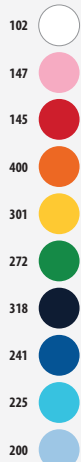

SOLO Group COLOUR REFERENCES

102 White	147 Pink	241 Royal blue	286 Neon green	309 Deep black	319 French navy	360 Grey melange⁽¹⁾
129 Neon pink 2	200 Sky blue	272 Kelly green	301 Gold	312 Black	321 Aqua	400 Orange
145 Red	225 Atoll blue	280 Apple green	306 Neon yellow	318 Navy	350 Grey melange	404 Neon orange

(1) Grey melange: 85 % cotton / 15 % viscose