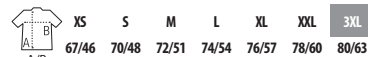

SOLO Group COLOUR REFERENCES

102 White   145 Red   241 Royal blue

309 Deep black

318 Navy

319 French navy

350 Grey melange⁽¹⁾