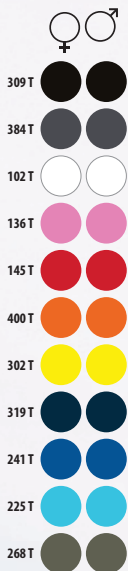

JERSEY COTTON

SOL'S PRESCOTT
Women 11376
SOL'S PRESCOTT
Men 11377

JERSEY 170
100% semi-combed
Ringspun cotton

♀ 11 colours

	S	M	L	XL	XXL
	61/41	63/44	65/47	67/50	69/53

7,7 KG
45 X 34 X 22 CM

♂ 11 colours

	S	M	L	XL	XXL	3XL
	68/50	70/53	72/56	74/58	76/62	78/64

10,3 KG
57 X 38 X 24 CM