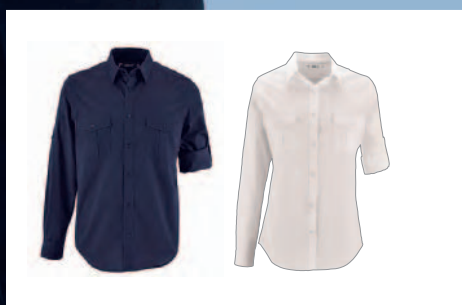

SOL'S BURMA
Women 02764

SOL'S BURMA
Men 02763

WASHED POPLIN 100%
cotton - 110 gsm

♀ 3 colours

	XS	S	M	L	XL	XXL
A/B	69/44	69/46	70/48	70/50	71/54	71/58

	7.1 KG
1	55 X 36 X 17 CM

♂ 3 colours

	S	M	L	XL	XXL	3XL
A/B	77.5/53.5	78.5/55.5	78.5/57.5	79/59.5	79.5/61.5	80/63.5

	S	M	L	XL	XXL	3XL
cm	37-38	39-40	41-42	43-44	45-46	47-48

	7.3 KG
1	57 X 37 X 30 CM