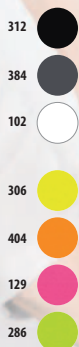

ADJUSTABLE PLASTIC FASTENER

SOL'S METEOR 88109

MICROFIBRE 110
100% polyester microfibre
6 panels

one size - 7 colours