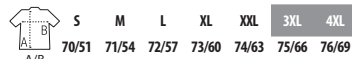

heather

heather

NO LABEL
READY FOR
BRANDING

NEOBLU NELSON

Women 03195

NEOBLU NELSON

Men 03194

FRENCH TERRY 400 - 85% combed
cotton - 15% polyester

♀ 3 colours

♂ 3 colours

NO LABEL
READY FOR
BRANDING

NEOBLU NICHOLAS

Men 03196

NEOBLU NICHOLAS

Women 03197

FRENCH TERRY 400 - 85% combed
cotton - 15% polyester

♂ 5 colours

♀ 5 colours