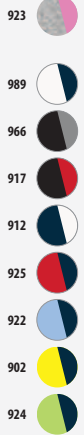

heather

POLO SHIRTS

SOL'S PRACTICE Women 11366 SOL'S PRACTICE 11365

PIQUÉ 270 - 100% combed
Ringspun cotton

♀ 5 colours

	S	M	L	XL	XXL
	61/42	63/45	65/48	67/51	69/54

	5	50	11,7 KG	48 X 33 X 31 CM

♂ 6 colours

	S	M	L	XL	XXL
	70/50	72/53	74/56	76/59	78/62

	5	50	15,9 KG	57 X 38 X 31 CM