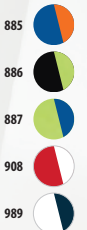

CANVAS 235 - 100% cotton

sizes - 45 x 25 cm -
5 colours

SOL'S HAMILTON

SOL'S LENOX

SOL'S DISTRICT

SOL'S DISTRICT 01671

CANVAS 235 - 100% cotton

sizes - 33 x 45 cm -
5 colours