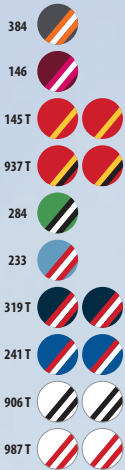

FLAGS IN 10 VERSIONS

SOL'S PATRIOT
00576

SOL'S PATRIOT
Women 01407

PIQUÉ 200
100% Ringspun cotton

♂ 10 colours

	S	M	L	XL	XXL	3XL
A/B	70/49	72/52	74/55	76/57	78/60	80/63

5	50	12 KG	60 X 39 X 30 CM

♀ 6 colours

	S	M	L	XL	XXL
A/B	62/41	64/43	66/45	68/47	70/49

5	50	8,5 KG	60 X 39 X 30 CM