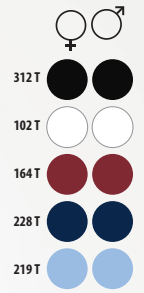

ESSENTIAL E **FITTED**
cut

SOL'S EXCESS 17020

POPLIN STRETCH -
97% cotton - 3% elastane
Weight: 140 gsm

5 colours

	XS	S	M	L	XL	XXL	3XL
A/B	62/45	64/48	66/51	68/54	70/57	72/60	73/63

1 20 4,3 KG
55 X 36 X 17 CM

ESSENTIAL E **ADJUSTED**
fit

SOL'S BROADWAY 17030

POPLIN STRETCH -
97% cotton - 3% elastane
Weight: 140 gsm

5 colours

	S	M	L	XL	XXL	3XL	4XL	5XL
A/B	76/54	78/57	80/60	82/63	84/66	86/69	88/72	88/75

	S	M	L	XL	XXL	3XL	4XL	5XL
cm	37-38	39-40	41-42	43-44	45-46	47-48	49-50	50/51

1 20 6,1 KG
57 X 37 X 30 CM