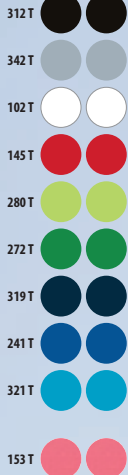

STRETCH PIQUÉ

NO LABEL
READY FOR
BRANDING

SOL'S PHOENIX
Men 01708

SOL'S PHOENIX
Women 01709

PIQUÉ 220 - 95% combed
Ringspun cotton -
5% elastane

♂ 12 colours

	S	M	L	XL	XXL	3XL
A/B	71,25/49	72/52	72,75/55	73,5/58	74,25/61	75/64

♀ 12 colours

	S	M	L	XL	XXL
A/B	65/41	66/44	67/47	67,5/50	68/53