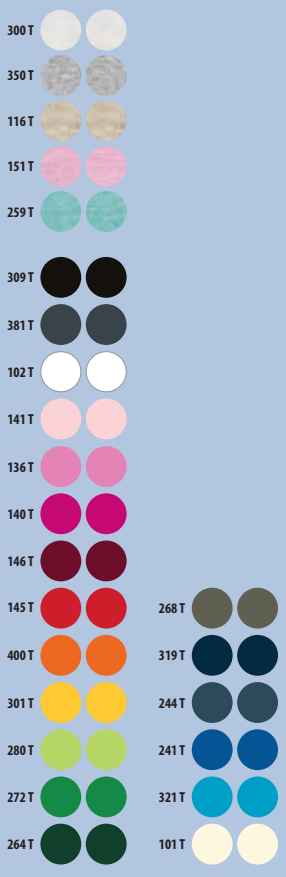

heather

BEST DEAL - ORGANIC OCS

SOL'S EPIC
03564

JERSEY 140 - UNISEX
100% organically grown
cotton

6 colours

	XS	S	M	L	XL	XXL	3XL	4XL
A/B	67/44	69/47	71/50	73/53	75/56	77/59	79/62	81/65

10 100 **13,1 KG**
55 X 41 X 32 CM

heather

DTG FRIENDLY - ORGANIC OCS

SOL'S CRUSADER
Men 03582
SOL'S CRUSADER
Women 03581

JERSEY 150 - 100% organically
grown cotton

♂ 24 colours

	XS	S	M	L	XL	XXL	3XL	4XL*
A/B	67,5/45	69,5/48	71,5/51	73,5/54	75,5/57	77,5/60	79,5/63	81,5/66

*Size available on some colours.

10 100 **15,2 KG**
56 X 39 X 33 CM

♀ 24 colours

	S	M	L	XL	XXL	3XL*
A/B	61/41	63/44	65/47	67/50	69/53	71/56

*Size available on some colours.

10 100 **11,7 KG**
50 X 37 X 31 CM