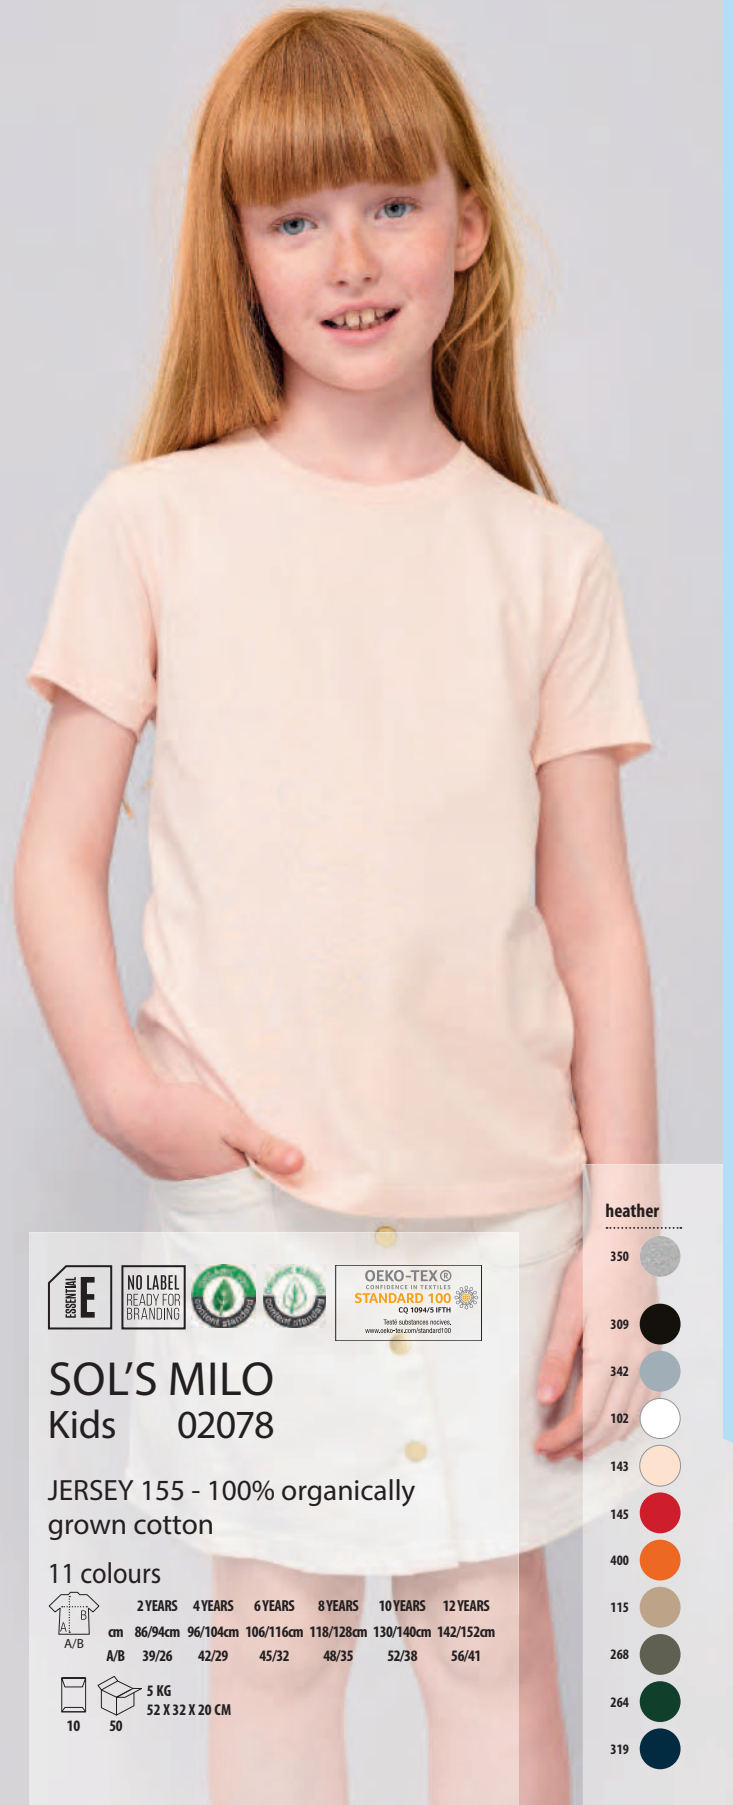

DTG FRIENDLY - ORGANIC OCS

BEST FOR DTG

1. **heather**
2. 350
   - 116
   - 151
   - 259
   - 309
   - 102
   - 141
   - 136
   - 140
   - 145
   - 400
   - 301
   - 280
   - 272
   - 319
   - 241
   - 321

1. **heather**
2. 350
   - 309
   - 342
   - 102
   - 143
   - 145
   - 400
   - 115
   - 268
   - 264
   - 319

BEST DYE **BD** **NO LABEL READY FOR BRANDING** **OEKO-TEX®** **STANDARD 100** **CO 1094/5 IFTH**

SOL'S CRUSADER Kids 03580

JERSEY 150 - 100% organically grown cotton

17 colours

	2 YEARS	4 YEARS	6 YEARS	8 YEARS	10 YEARS	12 YEARS
A/B	cm 86/94 cm	96/104 cm	106/116 cm	118/128 cm	130/140 cm	142/152 cm
10	A/B 39/26	42/29	45/32	48/35	51/38	54/41
100	7,1 KG 38 X 28 X 38 CM					

ESSENTIAL **E** **NO LABEL READY FOR BRANDING** **OEKO-TEX®** **STANDARD 100** **CO 1094/5 IFTH**

SOL'S MILO Kids 02078

JERSEY 155 - 100% organically grown cotton

11 colours

	2 YEARS	4 YEARS	6 YEARS	8 YEARS	10 YEARS	12 YEARS
A/B	cm 86/94cm	96/104cm	106/116cm	118/128cm	130/140cm	142/152cm
10	A/B 39/26	42/29	45/32	48/35	52/38	56/41
50	5 KG 52 X 32 X 20 CM					

SOLO Group COLOUR REFERENCES

102 White	137 Medium pink	145 Red	241 Royal blue	268 Khaki	309 Deep black	342 Pure grey	400 Orange
115 Sand	140 Fuchsia	151 Heather pink (2)	251 Creamy blue	272 Kelly green	319 French navy	350 Grey melange (4)	712 Dark purple
116 Heather beige (1)	141 Pale pink	167 Oxblood	259 Heather light green (3)	280 Apple green	321 Aqua	381 Mouse grey	
136 Orchid pink	143 Creamy pink	220 Sky blue	264 Bottle green	301 Gold	323 Creamy green	398 Chocolate	

(1) Heather beige: 60% cotton / 40% recycled polyester - (2) Heather pink: 60% cotton / 40% recycled polyester - (3) Heather light green: 60% cotton / 40% recycled polyester - (4) Grey melange: 85% cotton / 15% viscose