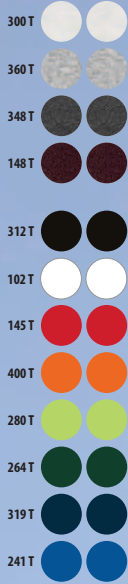

heather

COMBED COTTON 180GSM

SOL'S PERFECT LSL
Men 02087
SOL'S PERFECT LSL
Women 02083

PIQUÉ 180
100% combed cotton

♂ 12 colours

	S	M	L	XL	XXL	3XL	4XL
A/B	70/49	72/52	74/55	75/58	76/61	77/64	78/67

5 50 14,6 KG
58 X 39 X 35 CM

♀ 12 colours

	S	M	L	XL	XXL	3XL
A/B	63/42	65/45	67/48	68/51	69/54	70/57

5 50 11 KG
50 X 35 X 30 CM