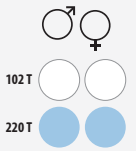

SOL'S BRODY
Men 02102

SOL'S BRODY
Women 02103

HERRINGBONE - 82% cotton -
18% polyester - 125 gsm

♂ 2 colours

	S	M	L	XL	XXL	3XL	4XL
A/B	77.5/53.5	78/55.5	78.5/57.5	79/59.5	79.5/62	80/64	80/66

	S	M	L	XL	XXL	3XL	4XL
cm	37-38	39-40	41-42	43-44	45-46	47-48	49-50

	7,3 KG
1	57 X 37 X 30 CM
20	

♀ 2 colours

	XS	S	M	L	XL	XXL
A/B	67/44.5	68/46.5	69/48.5	70/50.5	71/54.5	72/58.5

	7,1 KG
1	55 X 36 X 17 CM
20	

SHIRTS & SWEATERS

SOL'S BUSINESS
Men 00551

SOL'S BUSINESS
Women 00554

100% micro twill cotton
Weight: 120 gsm

♂ 4 colours

	S	M	L	XL	XXL	3XL	4XL
A/B	77.5/52.5	78/55.5	78.5/58.5	79/61.5	79.5/64.5	80/67.5	80/70.5

	S	M	L	XL	XXL	3XL	4XL
cm	37-38	39-40	41-42	43-44	45-46	47-48	49-50

	5 KG
1	57 X 37 X 30 CM
20	

♀ 4 colours

	XS	S	M	L	XL	XXL	3XL
A/B	66/47	67/49	68/51	69/53	70/57	71/61	72/65

	5 KG
1	57 X 37 X 30 CM
20