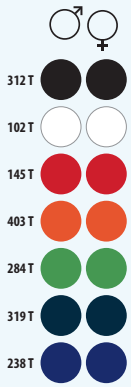

SOL'S PORTLAND
Men   00574

SOL'S PORTLAND
Women   00575

PIQUÉ 200 - 100% Ringspun
cotton

♂ 7 colours

	S	M	L	XL	XXL	3XL
A/B	70/49	72/52	74/55	76/57	78/60	80/63

12 KG
5   50   60 X 39 X 30 CM

♀ 7 colours

	XS	S	M	L	XL	XXL
A/B	61/39	63/42	65/45	67/48	69/51	71/54

9,5 KG
5   50   60 X 39 X 30 CM