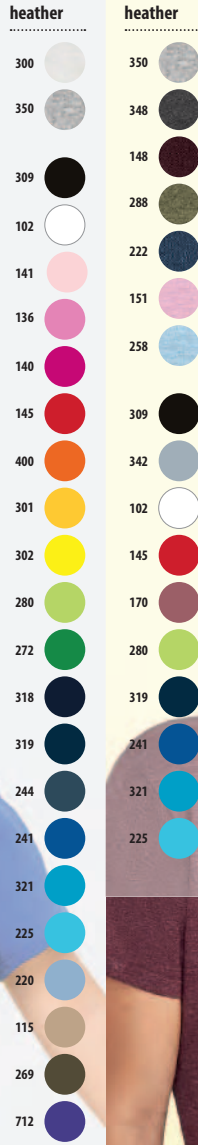

BEST SELLER!
23 COLOURS

DTG FRIENDLY

SOL'S REGENT
Kids 11970

JERSEY 150 - 100% semi-combed
Ringspun cotton

23 colours

	2 YEARS	4 YEARS	6 YEARS	8 YEARS	10 YEARS	12 YEARS
A/B	86/94 cm	96/104 cm	106/116 cm	118/128 cm	130/140 cm	142/152 cm
A/B	40/29	43/32	46/35	49/38	52/41	55/44

SOL'S REGENT FIT
Kids 01183

JERSEY 150 - 100% semi-combed
Ringspun cotton

17 colours

	2 YEARS	4 YEARS	6 YEARS	8 YEARS	10 YEARS	12 YEARS
A/B	86/94 cm	96/104 cm	106/116 cm	118/128 cm	130/140 cm	142/152 cm
A/B	41/26	44/29	47/32	50/35	53/38	56/41

SOL'S CHERRY
11981

JERSEY 150 - 100% semi-combed
Ringspun cotton

11 colours

	2 YEARS	4 YEARS	6 YEARS	8 YEARS	10 YEARS	12 YEARS
A/B	86/94 cm	96/104 cm	106/116 cm	118/128 cm	130/140 cm	142/152 cm
A/B	38/30	41/32	44/34	47/36	50/38	53/40

SOLO Group COLOUR REFERENCES

102 White	141 Pale pink	170 Ancient pink	244 Denim	288 Heather khaki⁽¹⁾	318 Navy	350 Grey melange⁽⁶⁾	912 French navy / White
115 Sand	145 Red	220 Sky blue	258 Heather sky	300 Ash⁽⁴⁾	319 French navy	400 Orange	987 White / Red
136 Orchid pink	148 Heather oxblood⁽¹⁾	222 Heather denim⁽²⁾	269 Army	301 Gold	321 Aqua	712 Dark purple	
137 Medium pink	151 Heather pink	225 Atoll blue	272 Kelly green	302 Lemon	342 Pure grey	798 Ash / Lemon⁽⁷⁾	
140 Fuchsia	158 Coral	241 Royal blue	280 Apple green	309 Deep black	348 Charcoal melange⁽⁵⁾	904 White / Navy	

(1) Heather oxblood: 60 % cotton / 40 % polyester - (2) Heather denim: 60 % cotton / 40 % polyester - (3) Heather khaki: 60 % cotton / 40 % polyester - (4) Ash: 98 % cotton / 2 % viscose - (5) Charcoal melange: 60 % cotton / 40 % polyester - (6) Grey melange: 85 % cotton / 15 % viscose - (7) Ash / Lemon: 98 % cotton / 2 % viscose