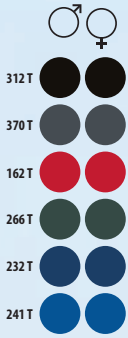

RECYCLED POLYESTER

NEW

SOL'S FALCON BW
Men 03825
SOL'S FALCON BW
Women 03826

Softshell 270 - 94% recycled polyester - 6% elastane -
3 layers - Polar fleece lining: 100% polyester

♂ 6 colours

	S	M	L	XL	XXL	3XL	4XL
A/B	68/53	70/56	72/59	74/62	76/65	78/68	80/71

1
10
4,5 KG
60 X 40 X 20 CM

♀ 6 colours

	S	M	L	XL	XXL	3XL
A/B	62/47	64/50	66/53	68/56	70/59	72/62

1
10
3,9 KG
60 X 40 X 20 CM