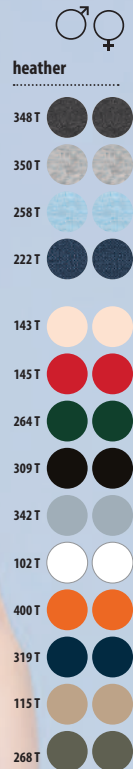

BEST FOR DTG & ORGANIC OCS

SOL'S MILO
Men 02076
SOL'S MILO
Women 02077

JERSEY 155
100% organically grown cotton

♂ 14 colours

XS	S	M	L	XL	XXL	3XL
68/45	70/48	72/51	74/54	76/57	78/60	80/63

7,5 KG
58 X 36 X 20 CM

♀ 14 colours

S	M	L	XL	XXL
64/41	66/44	68/47	70/50	72/53

7 KG
52 X 32 X 20 CM