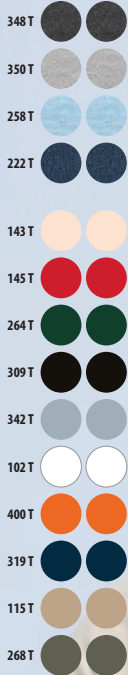

heather

BEST FOR DTG & ORGANIC OCS

SOL'S MILO
Men 02076
SOL'S MILO
Women 02077

JERSEY 155 - 100% organically grown cotton

♂ 14 colours

	XS	S	M	L	XL	XXL	3XL
A/B	68/45	70/48	72/51	74/54	76/57	78/60	80/63

	7,5 KG
	58 X 36 X 20 CM
10	50

♀ 14 colours

	S	M	L	XL	XXL
A/B	64/41	66/44	68/47	70/50	72/53

	7 KG
	52 X 32 X 20 CM
10	50