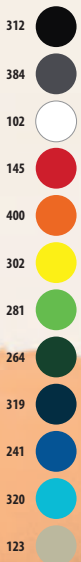

COTTON 400 - 100% cotton
one size - 50 x 100 cm -
12 colours

SOL'S ISLAND 70 89001

COTTON 400 - 100% cotton
one size - 70 x 140 cm -
12 colours

SOL'S ISLAND 100 89002

COTTON 400 - 100% cotton
one size - 100 x 150 cm -
12 colours