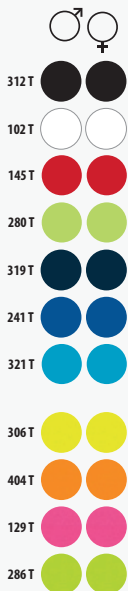

ESSENTIAL E TEAR AWAY

SOL'S SPORTY LSL
Women 02072

SOL'S SPORTY LSL
Men 02071

MESH 140 - 100%
breathable polyester

♀ 8 colours

	XS	S	M	L	XL	XXL
A/B	60/41	62/44	64/47	66/50	68/53	70/56

5 11 KG
50 55 X 36 X 26 CM

♂ 8 colours

	S	M	L	XL	XXL	3XL
A/B	70/49	72/52	74/55	76/58	77/61	78/64

5 11 KG
50 55 X 36 X 26 CM