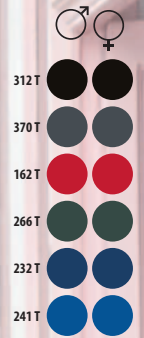

3 LAYERS - BEST DEAL

SOL'S RADIANT
Men 03090

SOL'S RADIANT
Women 03107

SOFT SHELL 270
94% polyester, 6% elastane
100% polyester polar fleece lining

♂ 6 colours

S	M	L	XL	XXL	3XL	4XL
68/53	70/56	72/59	74/62	76/65	78/68	80/71

9 KG
60 X 40 X 21 CM

♀ 6 colours

S	M	L	XL	XXL
62/47	64/50	66/53	68/56	70/59

8 KG
60 X 40 X 21 CM