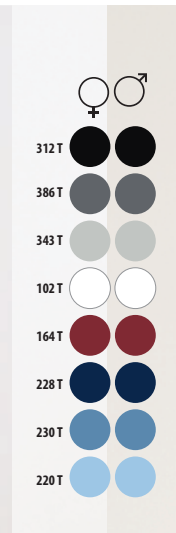

Dark blue 228

Pearl grey 343

Titanium grey 386

Black 312

Medium burgundy 164

SOL'S BALTIMORE 16040

POLYCOTTON POPLIN -
65% polyester - 35% cotton
Weight: 105 gsm colour,
95 gsm white

3 colours