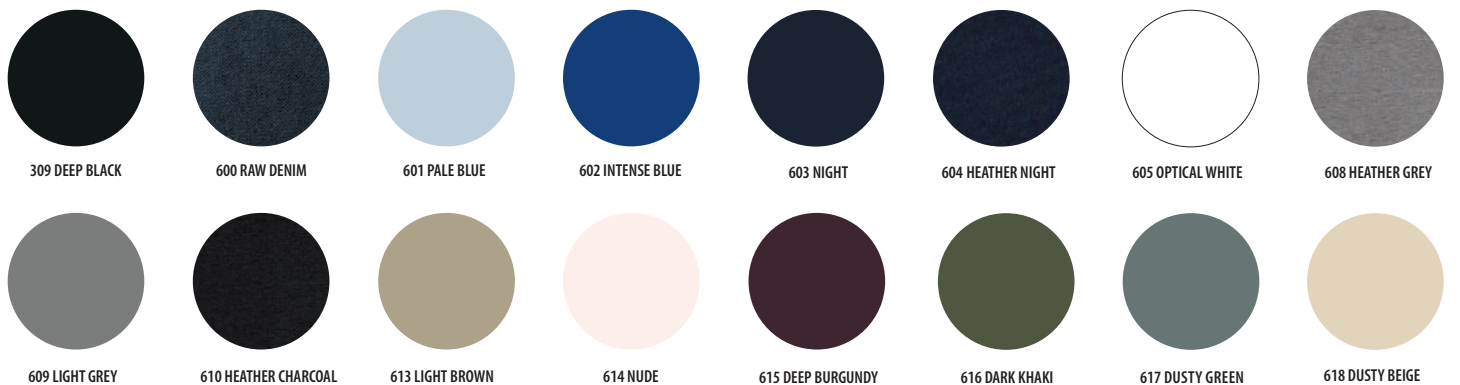

NEOBLU

309 DEEP BLACK 600 RAW DENIM 601 PALE BLUE 602 INTENSE BLUE 603 NIGHT 604 HEATHER NIGHT 605 OPTICAL WHITE 608 HEATHER GREY
609 LIGHT GREY 610 HEATHER CHARCOAL 613 LIGHT BROWN 614 NUDE 615 DEEP BURGUNDY 616 DARK KHAKI 617 DUSTY GREEN 618 DUSTY BEIGE