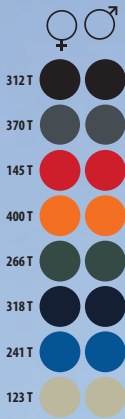

RECYCLED POLYESTER

NEW

SOL'S FACTOR
Women 03824
SOL'S FACTOR
Men 03823

Polar fleece 280
100% recycled polyester

8 colours

	S	M	L	XL	XXL	3XL
A/B	64/46,5	65/49,5	66/52,5	67/55,5	68/58,5	69/61,5

1	20	10,6 KG	60 X 40 X 20 CM

8 colours

	S	M	L	XL	XXL	3XL	4XL	5XL
A/B	69,5/51	71,5/54	73,5/57	75,5/60	77,5/63	78,5/67	79,5/71	80,5/75

1	20	13,6 KG	60 X 40 X 20 CM