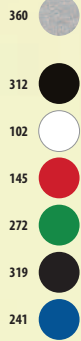

COMBED COTTON 180GSM

SOL'S PERFECT Kids 02948

PIQUÉ 180 - 100% combed Ringspun cotton

7 colours

	4 YEARS	6 YEARS	8 YEARS	10 YEARS	12 YEARS
cm	94/104 cm	106/116 cm	118/128 cm	130/140 cm	142/152 cm
A/B	44/31	47/34	50/37	54/40	58/43

heather

BEST DEAL

SOL'S SUMMER II Kids 11344

PIQUÉ 170 - 100% combed Ringspun cotton

10 colours

	4 YEARS	6 YEARS	8 YEARS	10 YEARS	12 YEARS
cm	96/104 cm	106/116 cm	118/128 cm	130/140 cm	142/152 cm
A/B	44/34	47/37	50/40	54/43	58/46

SOLO Group COLOUR REFERENCES

102 White	147 Pink	241 Royal blue	286 Neon green	309 Deep black	319 French navy	360 Grey melange⁽¹⁾
129 Neon pink 2	200 Sky blue	272 Kelly green	301 Gold	312 Black	321 Aqua	400 Orange
145 Red	225 Atoll blue	280 Apple green	306 Neon yellow	318 Navy	350 Grey melange	404 Neon orange

(1) Grey melange: 85 % cotton / 15 % viscose