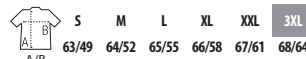

heather

heather

NO LABEL
READY FOR
BRANDING

NEOBLU NELSON

Women 03195

NEOBLU NELSON

Men 03194

FRENCH TERRY 400 - 85% combed
cotton - 15% polyester

♀ 3 colours

♂ 3 colours

NO LABEL
READY FOR
BRANDING

NEOBLU NICHOLAS

Men 03196

NEOBLU NICHOLAS

Women 03197

FRENCH TERRY 400 - 85% combed
cotton - 15% polyester

♂ 5 colours

♀ 5 colours