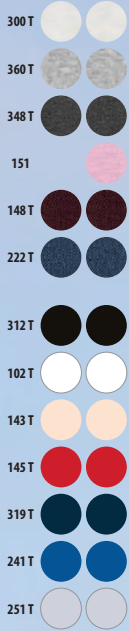

heather

BEST FOR DTG

NO LABEL
READY FOR
BRANDING

STANDARD 100
CQ 1004/1 IFTH
THESE SUBSTANCES REMAIN:
www.oeko-tex.com/standard100

SOL'S SULLY
02990

SOL'S SULLY
Women 03104

FLEECE 280 LSF
(Low Shrinkage Fabric)
80% ringspun cotton -
20% polyester

♂ 12 colours

XS	S	M	L	XL	XXL	3XL
70/48	71/51	72/54	73/57	74/60	75/63	76/66

5
25
10,9 KG
58 X 38 X 42 CM

♀ 13 colours

XS	S	M	L	XL	XXL
62/44	63/47	64/50	65/53	66/56	67/59

5
25
11 KG
54 X 38 X 36 CM