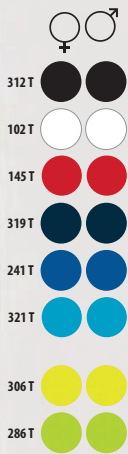

ESSENTIAL E TEAR AWAY

SOL'S SPORTY LSL
Women 02072

SOL'S SPORTY LSL
Men 02071

MESH 140 - 100%
breathable polyester

♀ 8 colours

	XS	S	M	L	XL	XXL
A/B	60/41	62/44	64/47	66/50	68/53	70/56

5 11 KG
50 55 X 36 X 26 CM

♂ 8 colours

	S	M	L	XL	XXL	3XL
A/B	70/49	72/52	74/55	76/58	77/61	78/64

5 11 KG
50 55 X 36 X 26 CM

BREATHABLE

ESSENTIAL E TEAR AWAY

SOL'S SPORTY TT
Men 02073

SOL'S SPORTY TT
Women 02117

MESH 140 - 100%
breathable polyester

♂ 11 colours

	S	M	L	XL	XXL	3XL
A/B	69/45	71/48	73/51	74/54	75/57	76/60

10 8 KG
50 55 X 36 X 20 CM

♀ 11 colours

	XS	S	M	L	XL	XXL
A/B	61/35	63/38	65/41	67/44	69/47	71/50

10 8 KG
50 55 X 36 X 20 CM