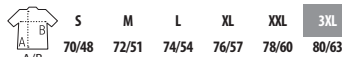

**ATF LOLA
03273**

JERSEY 150
100% combed cotton

6 colours