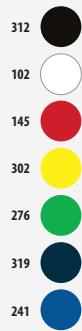

SOL'S SOCCER 00604

76% polyester - 18% cotton -
4% elastodene - 1% elastane -
1% polyamide

sizes - 30/35 - 36/39 - 40/44 -
7 colours

14 KG
58 X 58 X 35 CM
5 100 INDIVIDUAL PACKAGING